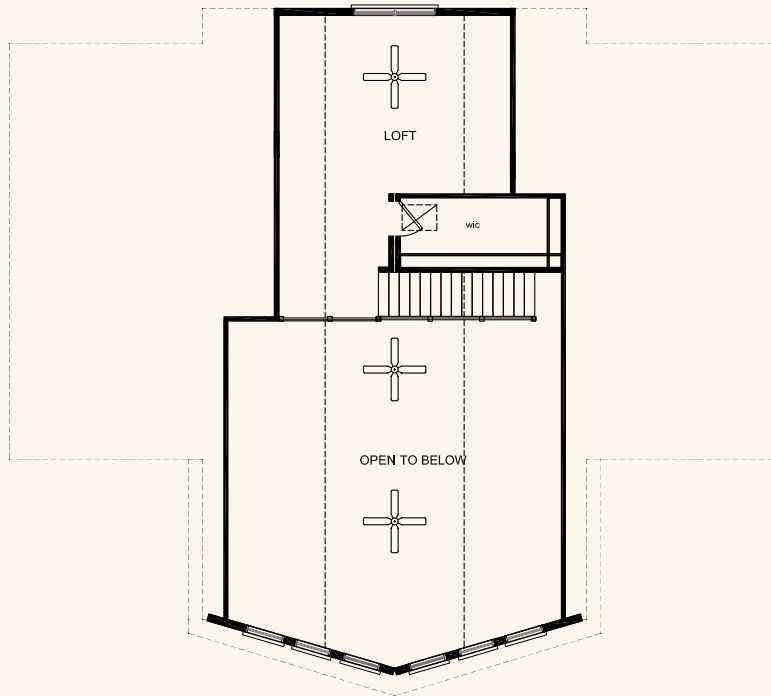

The Cypress Creek is designed to bring the outdoors in, with a spectacular rear elevation that's perfect for enjoying panoramic views of the ocean, mountains or lake. The mile-high back windows open onto a spacious great room with a cathedral ceiling, as well as the open, "gathering-friendly" kitchen that is also located toward the rear of the home. The Cypress Creek also features a private master bedroom wing with its very own secluded patio deck for enjoying the view with your morning coffee.

All home elevations are artist renderings and may vary from actual construction. All floor plans and room sizes are approximate. All information contained is the sole property of HandCrafted Homes.

The Cypress Creek