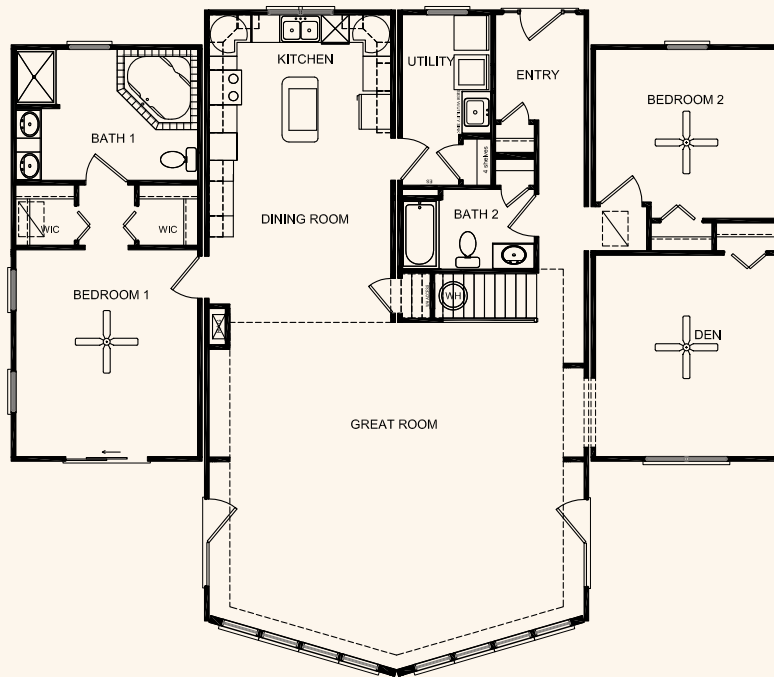

The Cypress Creek is designed to bring the outdoors in, with a spectacular rear elevation that's perfect for enjoying panoramic views of the ocean, mountains or lake. The mile-high back windows open onto a spacious great room with a cathedral ceiling, as well as the open, "gathering-friendly" kitchen that is also located toward the rear of the home. The Cypress Creek also features a private master bedroom wing with its very own secluded patio deck for enjoying the view with your morning coffee.

All home elevations are artist renderings and may vary from actual construction. All floor plans and room sizes are approximate. All information contained is the sole property of HandCrafted Homes.

The Cypress Creek