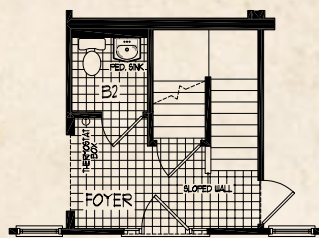

Thomas

Total Living Area: 2,420 sq. ft.

1ST LEVEL
26'-0" x 6'-0" PORCH BY PURCHASER

2ND LEVEL
26'-0" x 6'-0" DECK BY PURCHASER

BASEMENT ALTERNATE 1ST LEVEL

BASEMENT ALTERNATE 2ND LEVEL