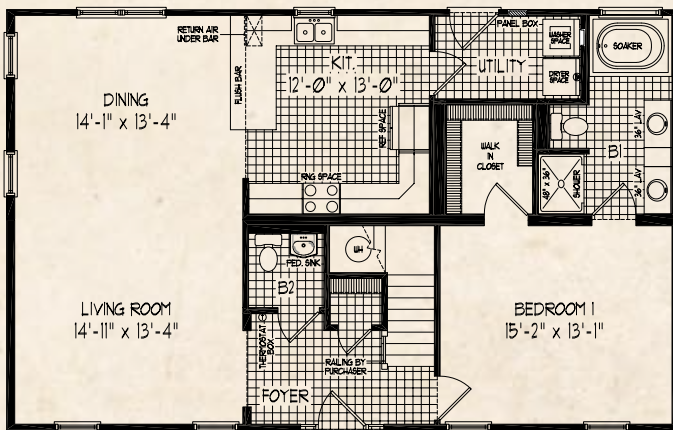

Thomas

Total Living Area: 2,420 sq. ft.

1ST LEVEL
26'-0" x 6'-0" PORCH BY PURCHASER

2ND LEVEL
26'-0" x 6'-0" DECK BY PURCHASER

BASEMENT ALTERNATE 1ST LEVEL

BASEMENT ALTERNATE 2ND LEVEL