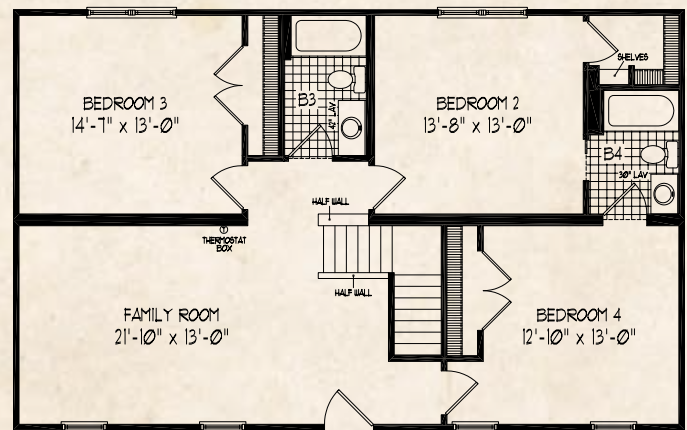

Thomas

Total Living Area: 2,420 sq. ft.

1ST LEVEL
26'-0" x 6'-0" PORCH BY PURCHASER

2ND LEVEL
26'-0" x 6'-0" DECK BY PURCHASER

BASEMENT ALTERNATE 1ST LEVEL

BASEMENT ALTERNATE 2ND LEVEL