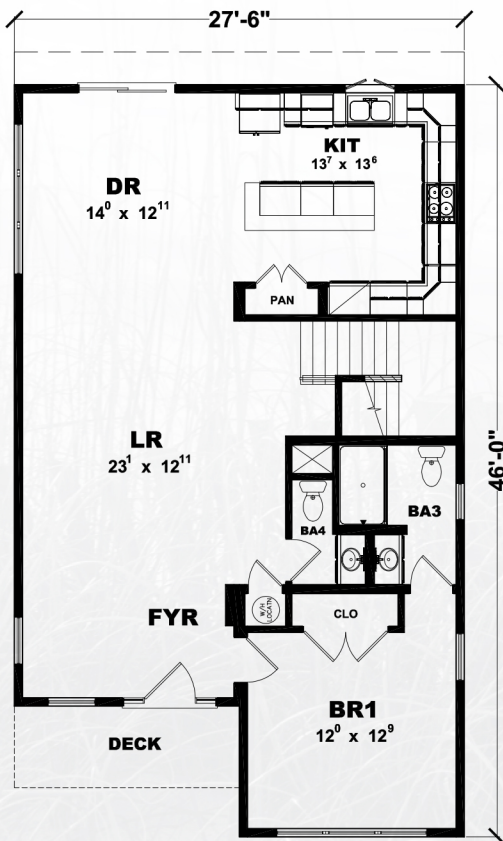

Renderings are for illustration purposes only and may vary in detail from plans and specifications.

BEACH BREAK Two Story

5 Bedrooms 3.5 Baths

1st Floor = 1,155 Sq. Ft.

2nd Floor = 1,128 Sq. Ft.

Total = 2,283 Sq. Ft.

1st Floor

2nd Floor