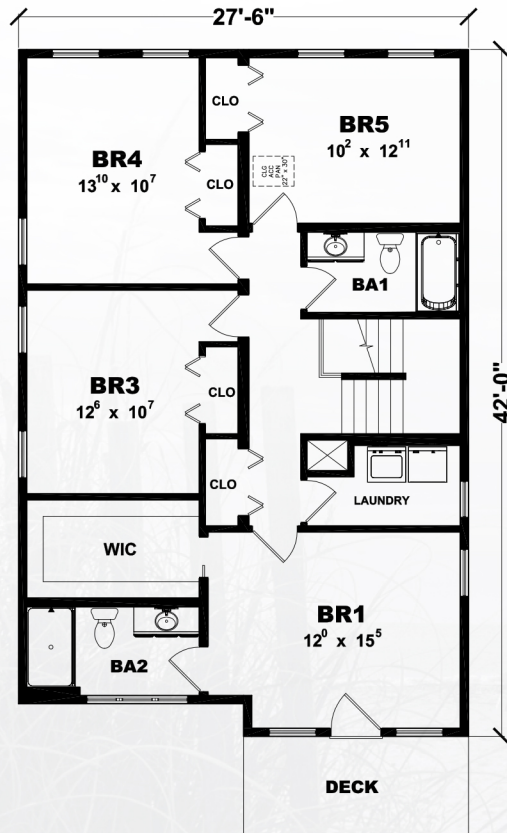

Renderings are for illustration purposes only and may vary in detail from plans and specifications.

BEACH BREAK Two Story

5 Bedrooms 3.5 Baths

1st Floor = 1,155 Sq. Ft.

2nd Floor = 1,128 Sq. Ft.

Total = 2,283 Sq. Ft.

1st Floor

2nd Floor