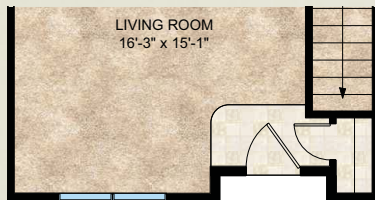

# The Kingsfield

3 bedroom, 2 bath  
1,898 sq. ft.

Renderings are for illustrative purposes only and may vary in detail from plans and specifications

# Optional Room COLLECTION

Optional Kitchen A

Optional Kitchen B

Optional Den/Office

Optional Owner Bath A

Optional Owner Bath B

Optional  
Utility A

Optional  
Utility B

Optional Living Room

Optional Bedroom 4

Elevation B

Elevation C