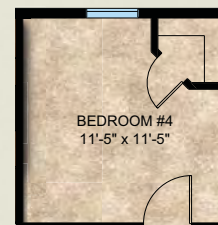

# The Kingsfield

3 bedroom, 2 bath  
1,898 sq. ft.

Renderings are for illustrative purposes only and may vary in detail from plans and specifications

# Optional Room COLLECTION

Optional Kitchen A

Optional Kitchen B

Optional Den/Office

Optional Owner Bath A

Optional Owner Bath B

Optional  
Utility A

Optional  
Utility B

Optional Living Room

Optional Bedroom 4

Elevation B

Elevation C