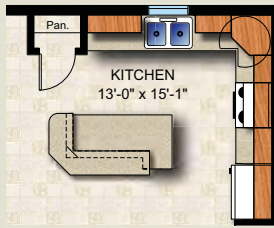

# The Kingsfield

3 bedroom, 2 bath  
1,898 sq. ft.

Renderings are for illustrative purposes only and may vary in detail from plans and specifications

# Optional Room COLLECTION

Optional Kitchen A

Optional Kitchen B

Optional Den/Office

Optional Owner Bath A

Optional Owner Bath B

Optional  
Utility A

Optional  
Utility B