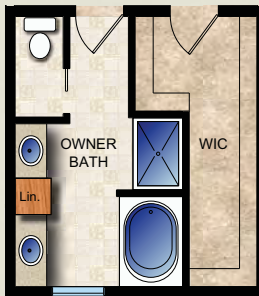

# The Kingsfield

3 bedroom, 2 bath  
1,898 sq. ft.

Renderings are for illustrative purposes only and may vary in detail from plans and specifications

# Optional Room COLLECTION

Optional Kitchen A

Optional Kitchen B

Optional Den/Office

Optional Owner Bath A

Optional Owner Bath B

Optional  
Utility A

Optional  
Utility B

Optional Living Room

Optional Bedroom 4

Elevation B

Elevation C