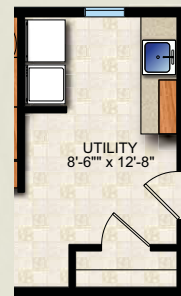

# The Kingsfield

3 bedroom, 2 bath  
1,898 sq. ft.

Renderings are for illustrative purposes only and may vary in detail from plans and specifications

# Optional Room COLLECTION

Optional Kitchen A

Optional Kitchen B

Optional Den/Office

Optional Owner Bath A

Optional Owner Bath B

Optional  
Utility A

Optional  
Utility B

Optional Living Room

Optional Bedroom 4

Elevation B

Elevation C