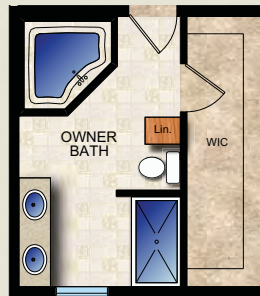

# The Kingsfield

3 bedroom, 2 bath  
1,898 sq. ft.

Renderings are for illustrative purposes only and may vary in detail from plans and specifications

# Optional Room COLLECTION

Optional Kitchen A

Optional Kitchen B

Optional Den/Office

Optional Owner Bath A

Optional Owner Bath B

Optional  
Utility A

Optional  
Utility B

Optional Living Room

Optional Bedroom 4

Elevation B

Elevation C