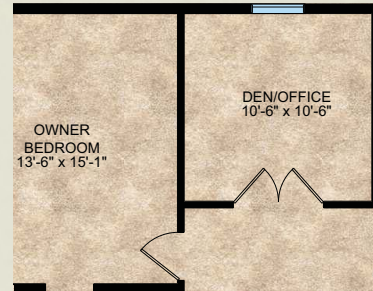

# The Kingsfield

3 bedroom, 2 bath  
1,898 sq. ft.

Renderings are for illustrative purposes only and may vary in detail from plans and specifications

# Optional Room COLLECTION

Optional Kitchen A

Optional Kitchen B

Optional Den/Office

Optional Owner Bath A

Optional Owner Bath B

Optional  
Utility A

Optional  
Utility B

Optional Living Room

Optional Bedroom 4

Elevation B

Elevation C