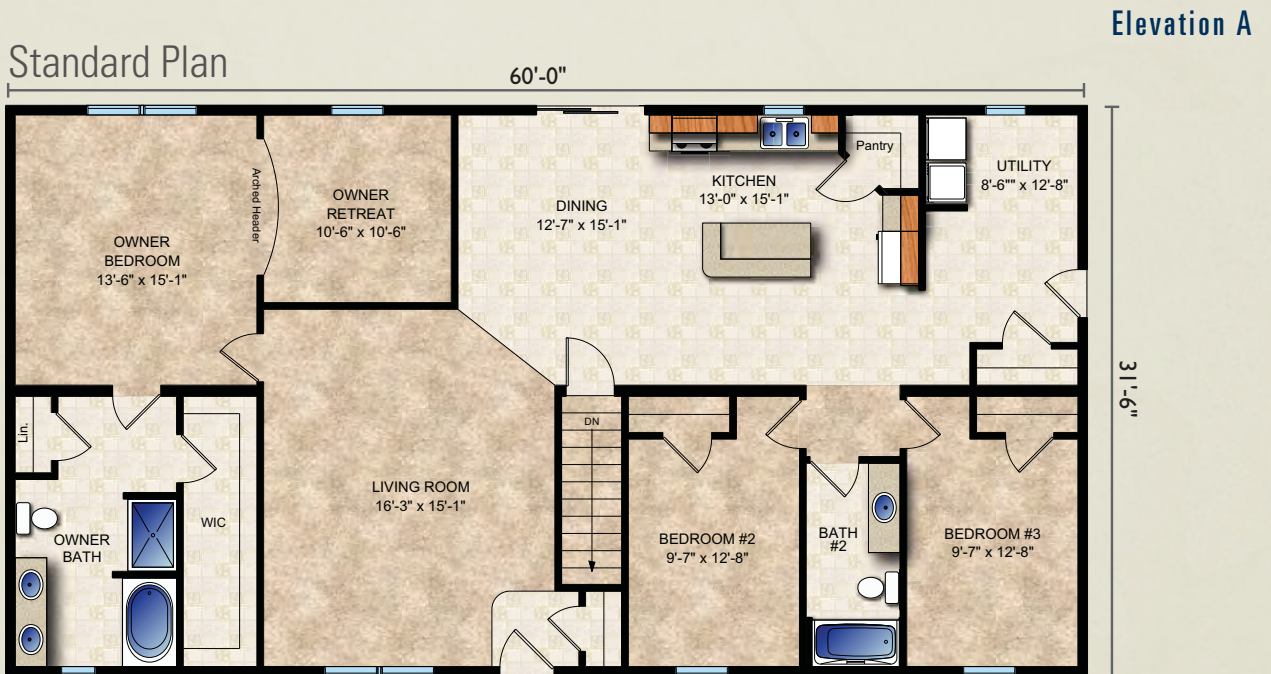

# The Kingsfield

3 bedroom, 2 bath  
1,898 sq. ft.

Renderings are for illustrative purposes only and may vary in detail from plans and specifications

# Optional Room COLLECTION

Optional Kitchen A

Optional Kitchen B

Optional Den/Office

Optional Owner Bath A

Optional Owner Bath B

Optional  
Utility A

Optional  
Utility B

Optional Living Room

Optional Bedroom 4

Elevation B

Elevation C