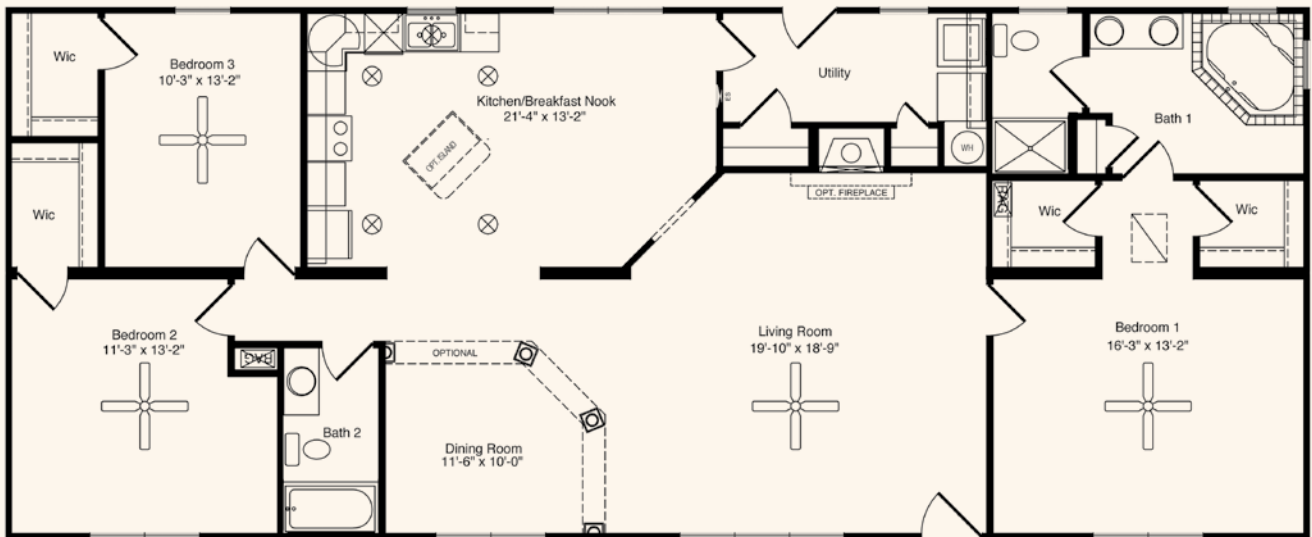

## The Wilmington

3 Bedrooms, 2 Baths  
1,881 Living Area  
27'8" x 68' Dimensions

This traditional Ranch home features many unique aspects, including an elliptical arch between the kitchen and living rooms. The master suite has his and her walk-in closets and a master bath with a separate water closet and shower. The spacious living room and dining room are separated with optional columns, emphasizing the home's detailed design.

\*Optional raised roof porch, bay with return gable above and metal roof on bay window on top elevation. Optional on-site raised roof porch on lower elevation.

**HandCrafted Homes**

101 Eastern Minerals Rd., Henderson, NC 27537 • 877-424-4321 • 252-436-0001 • [HandCraftedHomes.com](http://HandCraftedHomes.com)