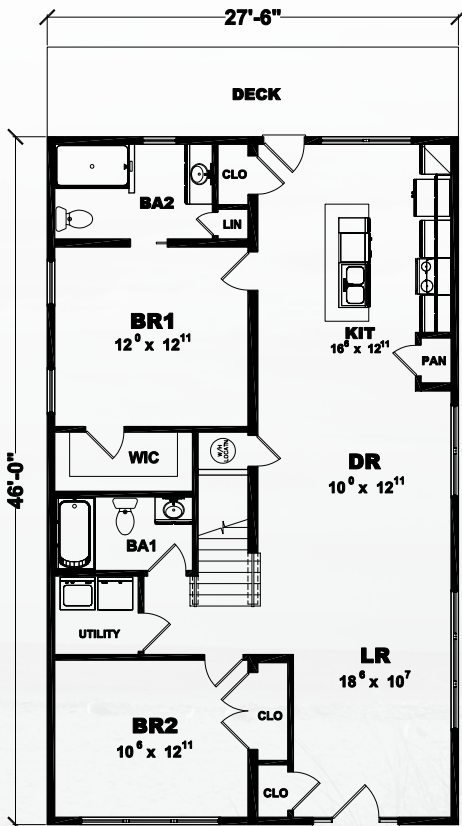

Renderings are for illustration purposes only and may vary in detail from plans and specifications.

POINT PLEASANT Cape

2 Bedrooms

2 Baths

1st Floor = 1,265 Sq. Ft.

Proposed 2nd Floor = 630

Proposed Total = 1,895 Sq. Ft.

1st Floor

Proposed 2nd Floor