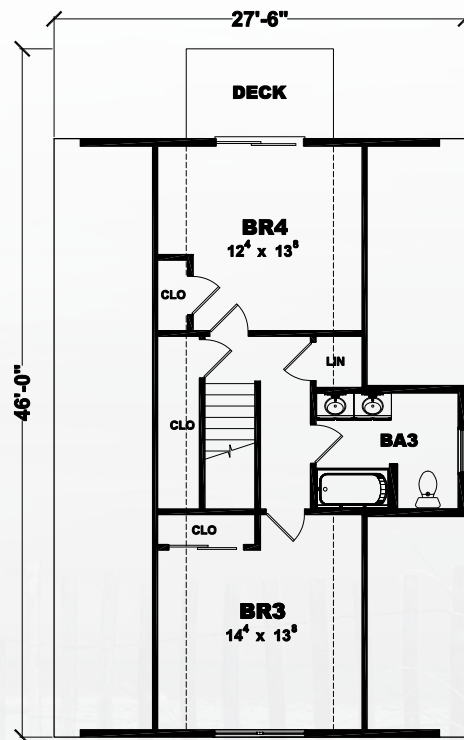

Renderings are for illustration purposes only and may vary in detail from plans and specifications.

POINT PLEASANT Cape

2 Bedrooms

2 Baths

1st Floor = 1,265 Sq. Ft.

Proposed 2nd Floor = 630

Proposed Total = 1,895 Sq. Ft.

1st Floor

Proposed 2nd Floor