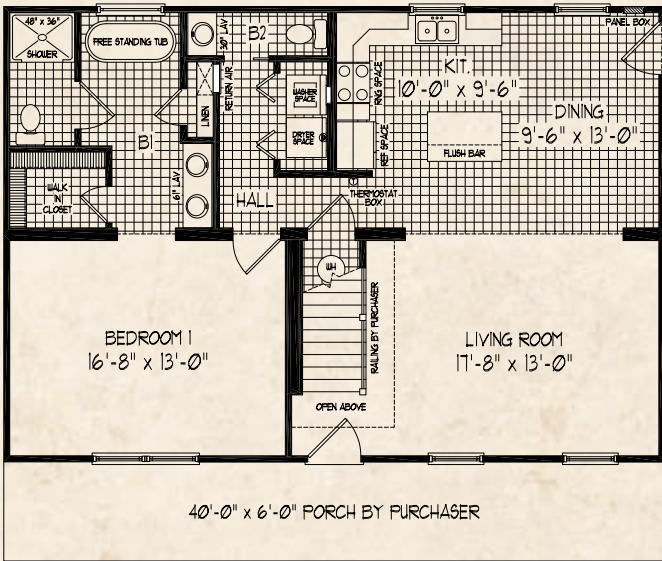

# Phoenix

Total Living Area: 1,849 sq. ft.

BASEMENT ALTERNATE