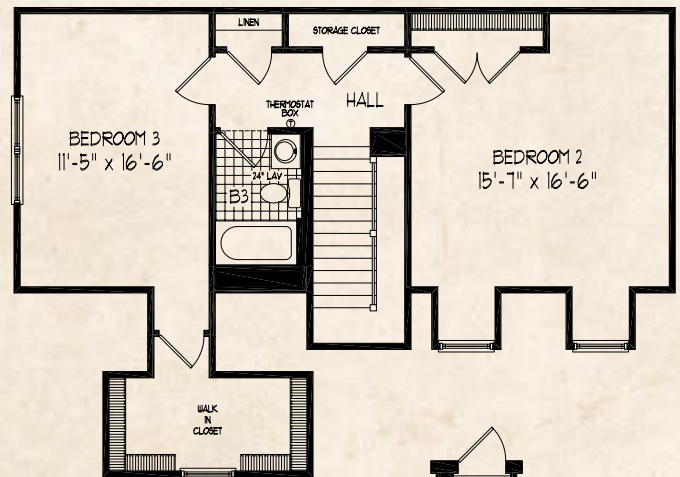

# Phoenix

Total Living Area: 1,849 sq. ft.

BASEMENT ALTERNATE