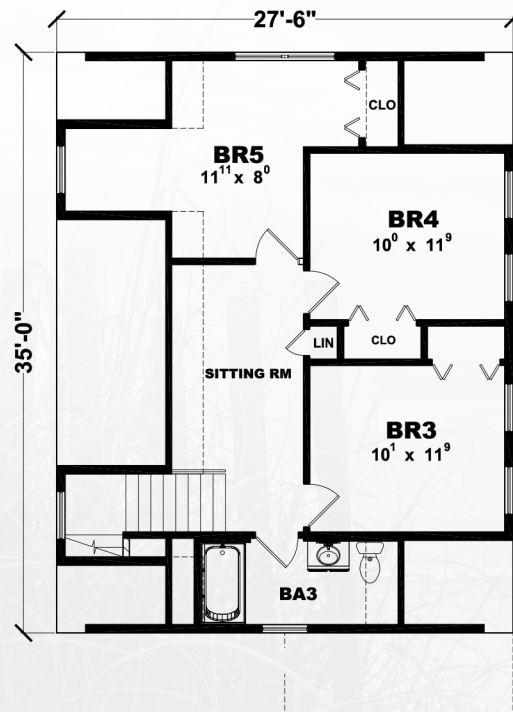

Renderings are for illustration purposes only and may vary in detail from plans and specifications.

OCEAN VIEW Cape

2 Bedrooms 1.5 Baths

1st Floor = 1,031 Sq. Ft.

Proposed 2nd Floor = 738

Proposed Total = 1,769 Sq. Ft.

1st Floor

Proposed 2nd Floor