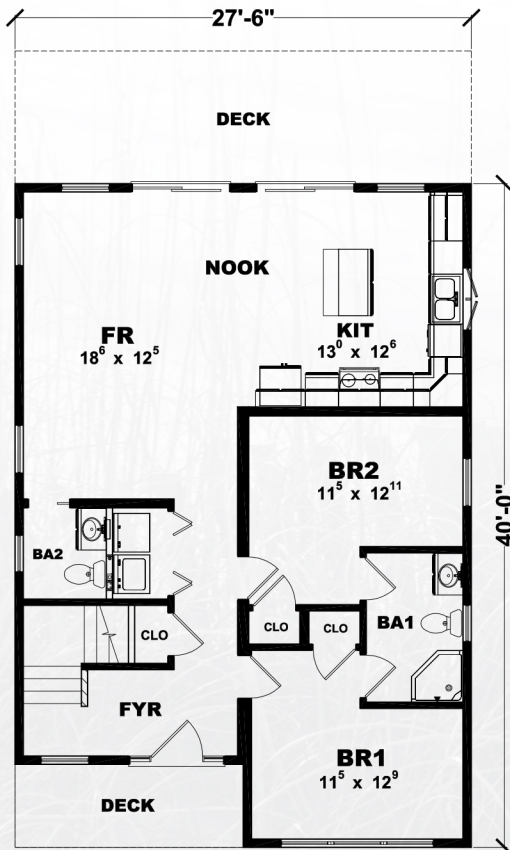

Renderings are for illustration purposes only and may vary in detail from plans and specifications.

OCEAN VIEW Cape

2 Bedrooms 1.5 Baths

1st Floor = 1,031 Sq. Ft.

Proposed 2nd Floor = 738

Proposed Total = 1,769 Sq. Ft.

1st Floor

Proposed 2nd Floor