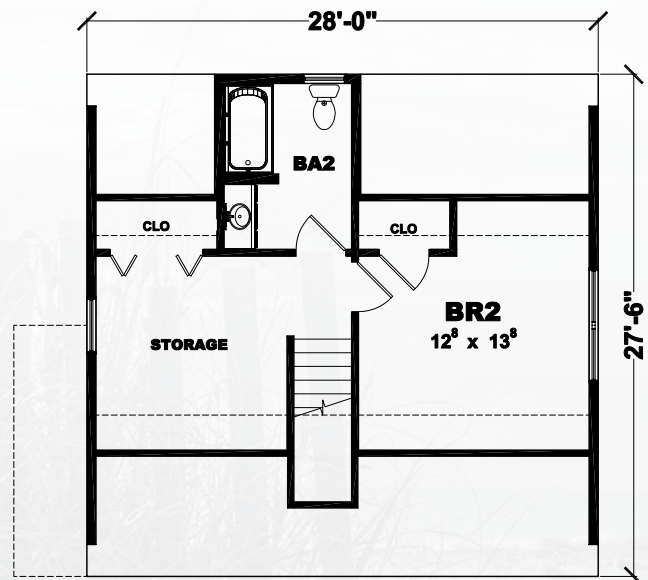

Renderings are for illustration purposes only and may vary in detail from plans and specifications.

BREEZY POINT Cape

1 Bedroom

1 Bath

1st Floor = 825 Sq. Ft.

Proposed 2nd Floor = 454

Proposed Total = 1,279 Sq. Ft.

1st Floor

Proposed 2nd Floor