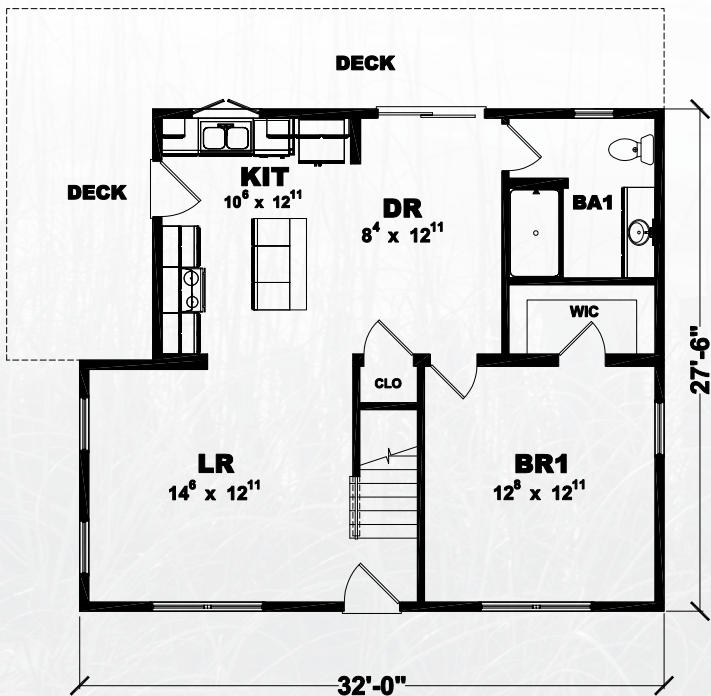

Renderings are for illustration purposes only and may vary in detail from plans and specifications.

BREEZY POINT Cape

1 Bedroom

1 Bath

1st Floor = 825 Sq. Ft.

Proposed 2nd Floor = 454

Proposed Total = 1,279 Sq. Ft.

1st Floor

Proposed 2nd Floor